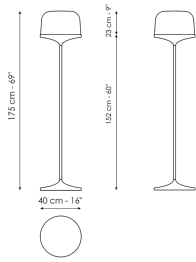

# Pin

Designer: Dondoli and Pocci

The Pin lamp has a statement blown glass lampshade which contrasts with its slender metal frame. Pin's linear design fits seamlessly into any home setting, a

discreet presence that illuminates by defining a precise point in space. It is available with smoked lampshade and a lead base.

**Data sheet**

Pin

Width: 40cm

Depth: 40cm

Height: 175cm

---