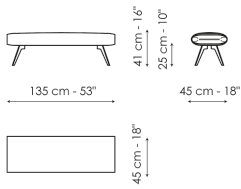

Data sheet

Width: 135cm

Depth: 45cm

Height: 41cm

Cover

Fabric - 900

Fabric - Azimut
9B02

Fabric - Azimut
9B08