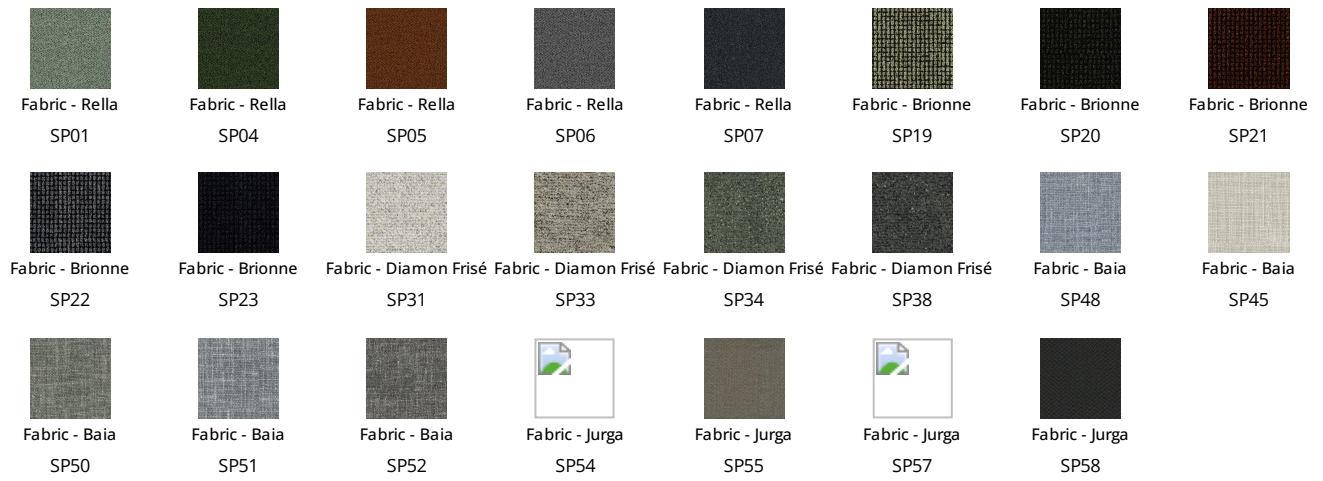

Fabric - Azimut
9B08

Fabric - Azimut
9B17

Fabric - Azimut
9B22

Fabric - Azimut
9B26

Fabric - Azimut
9B36

Fabric - Azimut
9B39

Fabric - Azimut
9B42

Fabric - Azimut
9B44

Frame

Wood

Veneered wood
Walnut Canaletto

Base

Plus Metal

Painted metal
Mat bronze

The samples above represent the complete range of materials and finishes available for this product (regardless of the top shape or size, in the case of tables). Fabrics, eco-leather, leather and emery leather shown in this website are a selection. Colors and finishes are approximate and may slightly differ from actual ones. Please visit Bonaldo dealers to see the complete sample collection and get further details about our products.