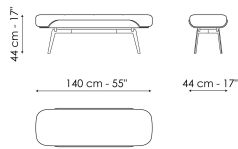

Data sheet

Olos bench

Width: 140cm

Depth: 44cm

Height: 44cm

Cover

Fabric - 900

Fabric - Azimut
9B02