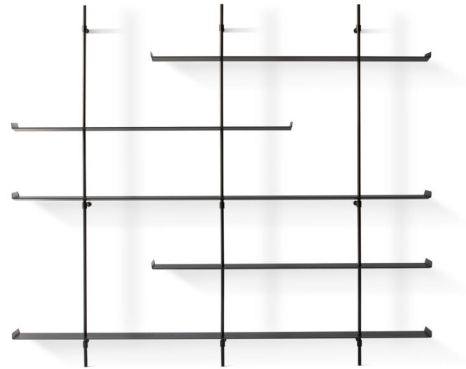

BONALDO

Foil

Designer: Maurizio and Silvia Varsi

The name Foil is an instant reference to the world of sailing boats, which fly over the water at high speed as if they were weightless. The Foil bookcase is inspired by this lightness, an intersection of metal and aluminium shelves and uprights, solid materials that at the same time convey a feeling of lightness which is ideal

for perfectly focusing attention on books and objects. Thanks to the reduced depth and the numerous formats available, the Foil bookcase adapts perfectly to different living or office environments.

Data sheet

Width: 177cm
Depth: 30cm
Height: 132cm

Width: 265cm
Depth: 30cm
Height: 231cm

Width: 265cm
Depth: 30cm
Height: 231cm

Width: 265cm
Depth: 30cm
Height: 231cm

Width: 353cm
Depth: 30cm
Height: 231cm

Width: 353cm
Depth: 30cm
Height: 231cm