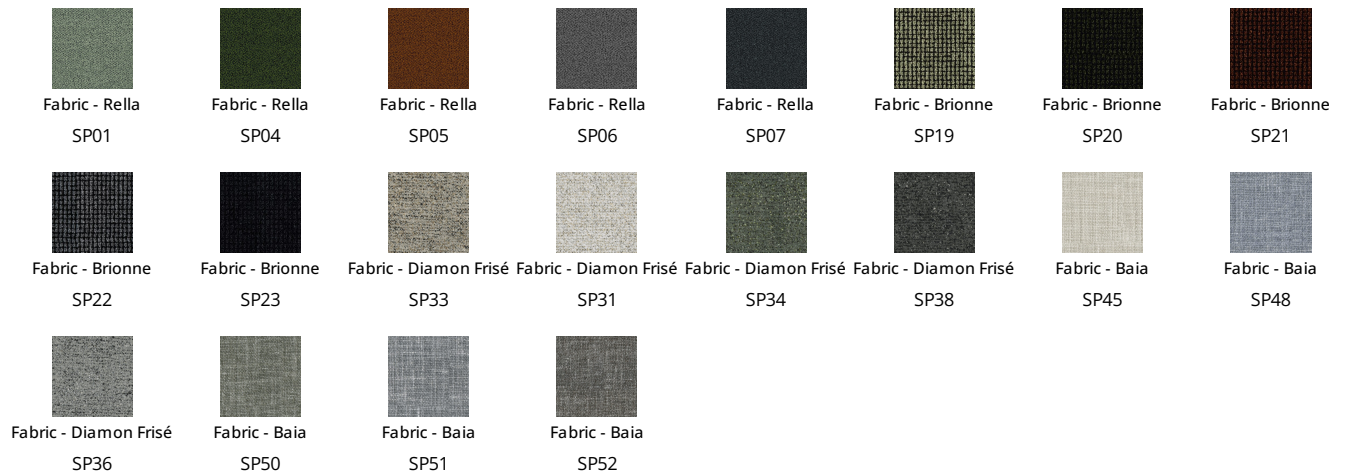

Fabric - Azimut
9B02

Fabric - Azimut
9B08

Fabric - Azimut
9B17

Fabric - Azimut
9B22

Fabric - Azimut
9B26

Fabric - Azimut
9B36

Fabric - Azimut
9B39

Fabric - Azimut
9B42

Fabric - Azimut
9B44

Fabric - Azimut
9B48

Fabric - Must

Fabric - Special

Feet

Metal

Painted metal
Mat white

Painted metal
Mat dove grey

Painted metal
Mat anthracite grey

Painted metal
Mat black

Metal
Supreme anthracite

Plus Metal

Painted metal
Mat bronze

Painted metal
Mat lead

Painted metal
Mat pearl gold

Special Metal

Metal finish
Clouded chrome

Metal finish
Brown nickel

Metal finish
Dark nickel

The samples above represent the complete range of materials and finishes available for this product (regardless of the top shape or size, in the case of tables). Fabrics, eco-leather, leather and emery leather shown in this website are a selection. Colors and finishes are approximate and may slightly differ from actual ones. Please visit Bonaldo dealers to see the complete sample collection and get further details about our products.