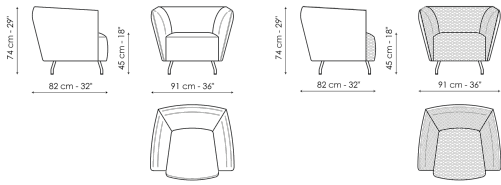

Data sheet

Arno

Width: 91cm

Depth: 82cm

Height: 74cm

Arno ego

Width: 91cm

Depth: 82cm