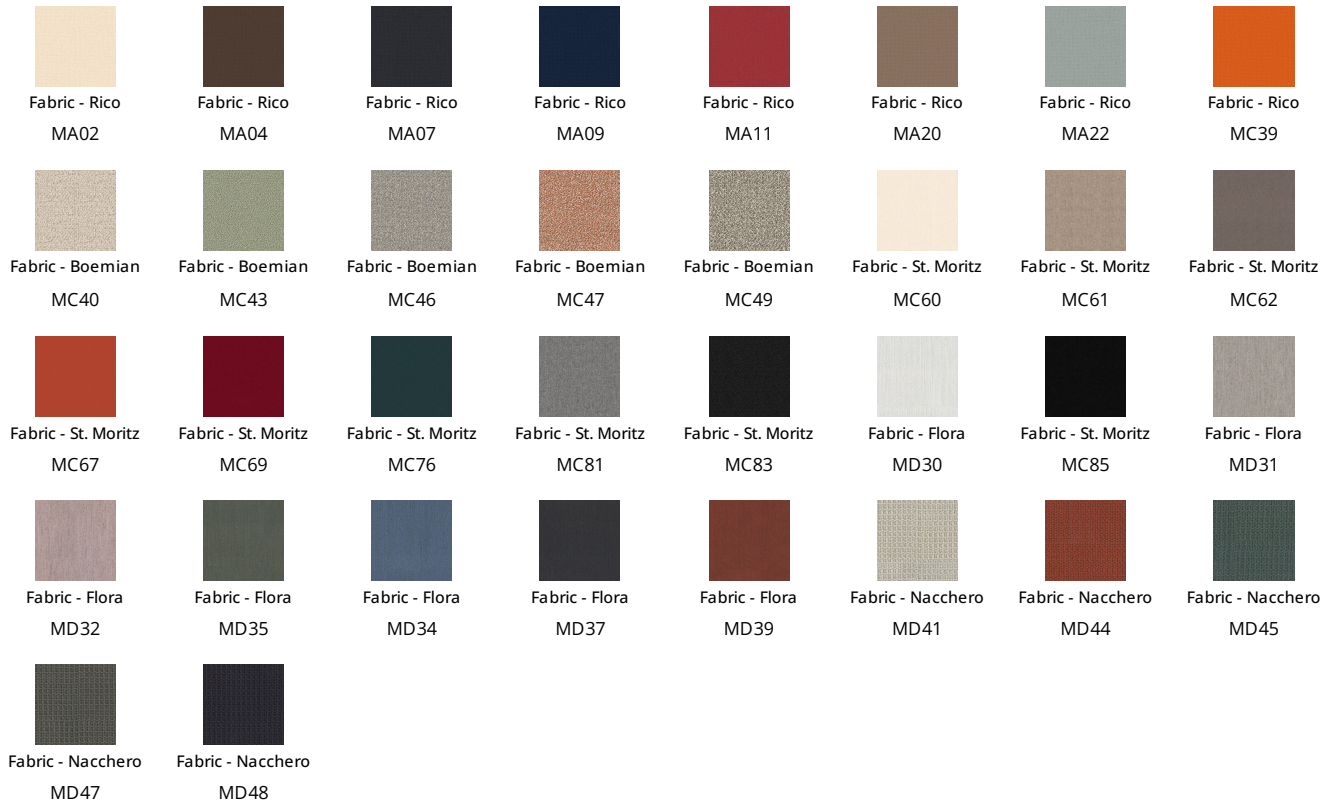

Fabric - Azimut
9B02

Fabric - Azimut
9B08

Fabric - Azimut
9B17

Fabric - Azimut
9B22

Fabric - Azimut
9B26

Fabric - Azimut
9B36

Fabric - Azimut
9B39

Fabric - Azimut
9B42

Fabric - Azimut
9B44

Fabric - Azimut
9B48

Fabric - Must

Fabric - Special

Feet

Metal

Painted metal
Mat white

Painted metal
Mat dove grey

Painted metal
Mat anthracite grey

Painted metal
Mat black

Metal
Supreme anthracite

Plus Metal

Painted metal
Mat bronze

Painted metal
Mat lead

Painted metal
Mat pearl gold

Special Metal

Metal finish
Clouded chrome

Metal finish
Brown nickel

Metal finish
Dark nickel

The samples above represent the complete range of materials and finishes available for this product (regardless of the top shape or size, in the case of tables). Fabrics, eco-leather, leather and emery leather shown in this website are a selection. Colors and finishes are approximate and may slightly differ from actual ones. Please visit Bonaldo dealers to see the complete sample collection and get further details about our products.