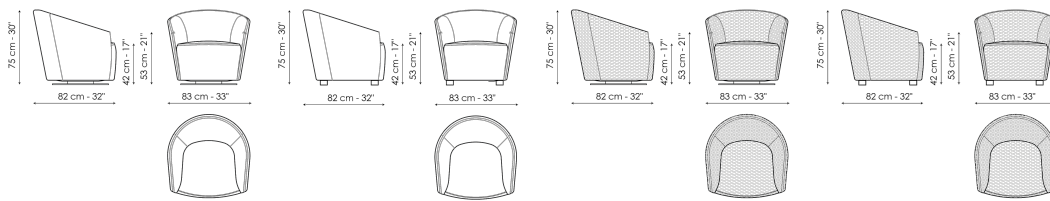

Data sheet

Bodo - swivel base

Width: 83cm

Depth: 82cm

Height: 75cm

Bodo

Width: 83cm

Depth: 82cm

Height: 75cm

Bodo ego - swivel base

Width: 83cm

Depth: 82cm

Height: 75cm

Bodo ego

Width: 83cm

Depth: 82cm