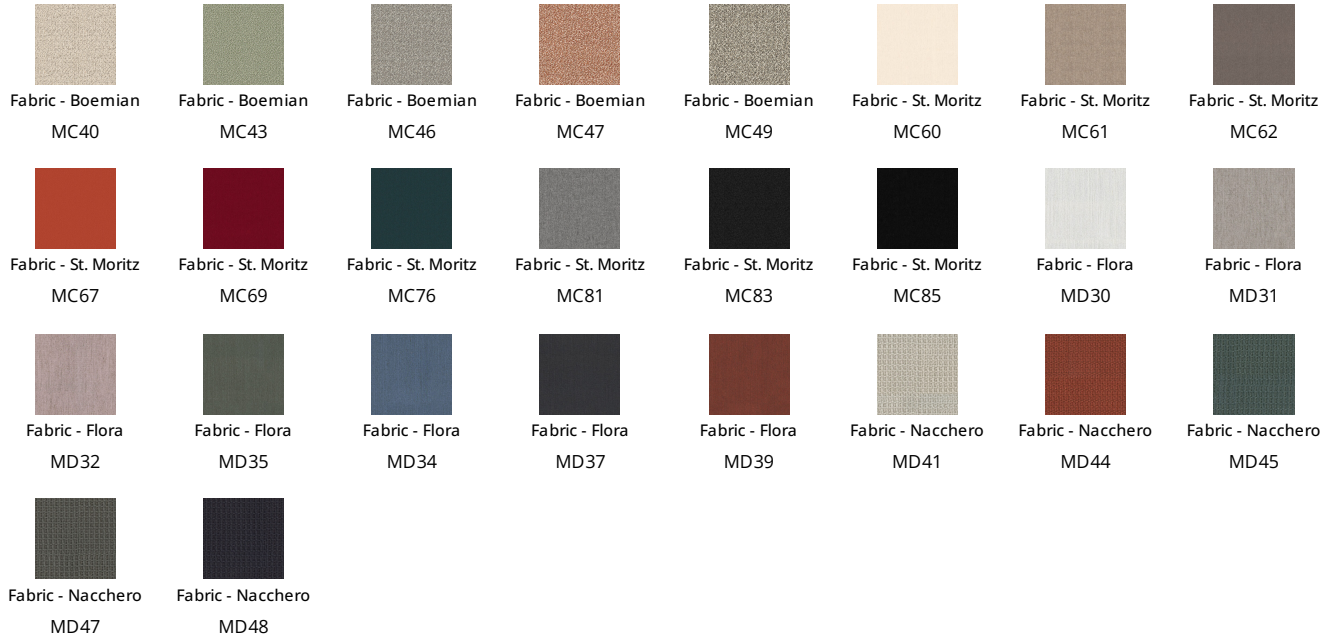

Fabric - Special

Eco Leather