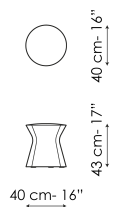

Data sheet

Clessidra
Width: 40cm
Depth: 40cm
Height: 43cm

Cover

Fabric - Must

Top cover

Leather

The samples above represent the complete range of materials and finishes available for this product (regardless of the top shape or size, in the case of tables). Fabrics, eco-leather, leather and emery leather shown in this website are a selection. Colors and finishes are approximate and may slightly differ from actual ones. Please visit Bonaldo dealers to see the complete sample collection and get further details about our products.