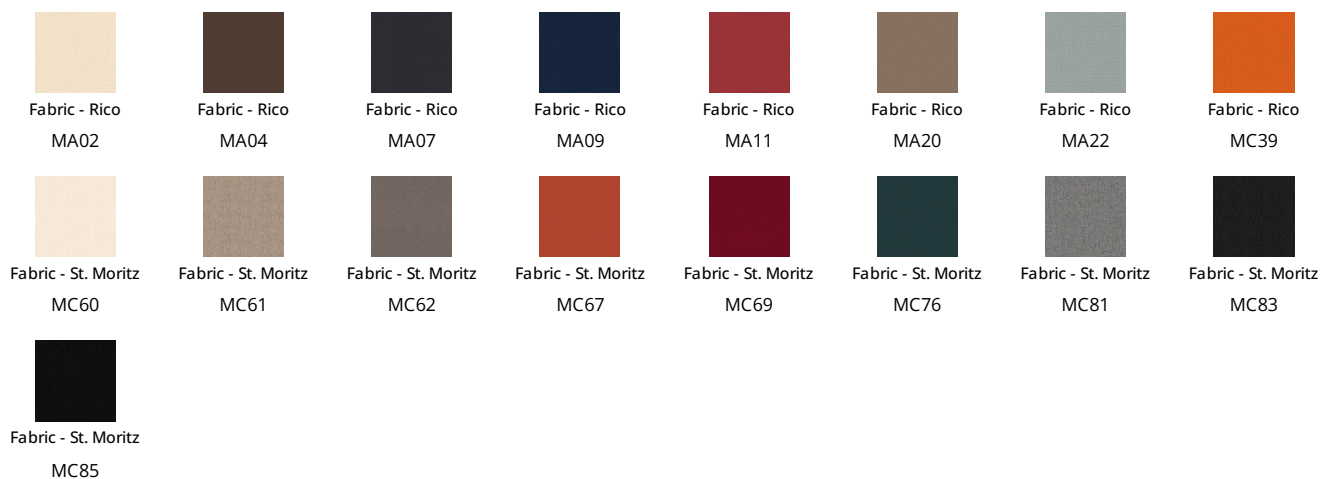

Data sheet

Clessidra
Width: 40cm
Depth: 40cm
Height: 43cm

Cover

Fabric - Must

Top cover

Leather

The samples above represent the complete range of materials and finishes available for this product (regardless of the top shape or size, in the case of tables). Fabrics, eco-leather, leather and emery leather shown in this website are a selection. Colors and finishes are approximate and may slightly differ from actual ones. Please visit Bonaldo dealers to see the complete sample collection and get further details about our products.