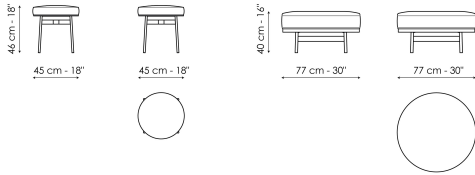

generous padding of the support. Visual elegance and purity of form are the stylistic features of this versatile and light-figured piece of furniture.

**Data sheet**

**Neully pouf Ø45**

Width: 45cm

Depth: 45cm

Height: 46cm

**Neully pouf Ø77**

Width: 77cm

Depth: 77cm

Height: 40cm