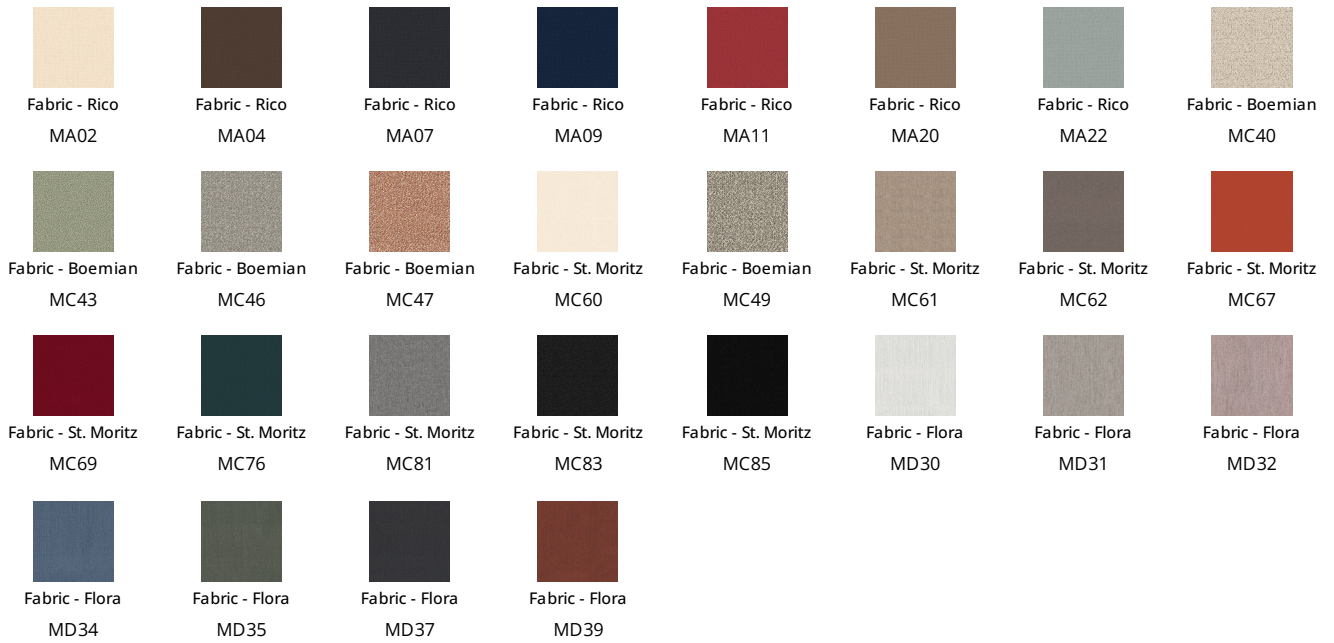

## Cover

Fabric - 900

Fabric - Must

Eco Leather

Leather

Leather Capri  
L08

Leather Capri  
L30

Leather Capri  
L26

### Metal

Painted metal  
Mat white

Painted metal  
Mat anthracite grey

Painted metal  
Mat black

Painted metal  
Mat dove grey

Painted metal  
Mat brown

Metal  
Supreme anthracite

### Metal

Painted metal  
Mat white

Painted metal  
Mat dove grey

Painted metal  
Mat black

Painted metal  
Mat brown

Painted metal  
Mat anthracite grey

Metal  
Supreme anthracite

## Special Metal

Metal finish  
Clouded chrome

Metal finish  
Brown nickel

Metal finish  
Dark nickel

Metal finish  
Mat brass

Metal finish  
Mat copper

---

The samples above represent the complete range of materials and finishes available for this product (regardless of the top shape or size, in the case of tables). Fabrics, eco-leather, leather and emery leather shown in this website are a selection. Colors and finishes are approximate and may slightly differ from actual ones. Please visit Bonaldo dealers to see the complete sample collection and get further details about our products.