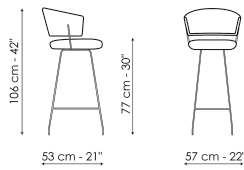

Width: 57cm

Depth: 53cm

Height: 86/106cm

Bahia too H 67

Width: 57cm

Depth: 53cm

Height: 96cm

Bahia too H 77

Width: 57cm

Depth: 53cm

Height: 106cm

Cover

Eco Leather

Eco-leather
330

Eco-leather
332

Eco-leather
340