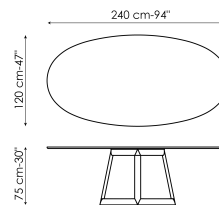

Data sheet

Width: 120cm
Depth: 120cm
Height: ± 75cm

Width: 140cm
Depth: 140cm
Height: ± 75cm

Width: 160cm
Depth: 160cm
Height: ± 75cm

Width: 180cm
Depth: 180cm
Height: ± 75cm

Width: 215cm
Depth: 115cm
Height: ± 75cm

Width: 240cm
Depth: 120cm
Height: ± 75cm

Round top

Ceramic

Silk finish ceramic
Calacatta macchia
vecchia

Glossy ceramic
Calacatta

Mat ceramic
Ardesia grey

Mat ceramic
Laurent

Glossy ceramic
Imperial grey