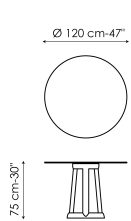

Data sheet

Width: 120cm
Depth: 120cm
Height: ± 75cm

Width: 140cm
Depth: 140cm
Height: ± 75cm

Width: 160cm
Depth: 160cm
Height: ± 75cm

Width: 180cm
Depth: 180cm
Height: ± 75cm

Width: 215cm
Depth: 115cm
Height: ± 75cm

Width: 240cm
Depth: 120cm
Height: ± 75cm

Round top

Ceramic

Silk finish ceramic
Calacatta macchia
vecchia

Glossy ceramic
Calacatta

Mat ceramic
Ardesia grey

Mat ceramic
Laurent

Glossy ceramic
Imperial grey