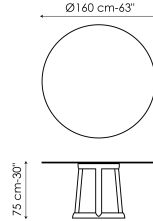

Data sheet

Width: 120cm
Depth: 120cm
Height: ± 75cm

Width: 140cm
Depth: 140cm
Height: ± 75cm

Width: 160cm
Depth: 160cm
Height: ± 75cm

Width: 180cm
Depth: 180cm
Height: ± 75cm

Width: 215cm
Depth: 115cm
Height: ± 75cm

Width: 240cm
Depth: 120cm
Height: ± 75cm

Round top

Ceramic

Silk finish ceramic
Calacatta macchia
vecchia

Glossy ceramic
Calacatta

Mat ceramic
Ardesia grey

Mat ceramic
Laurent

Glossy ceramic
Imperial grey