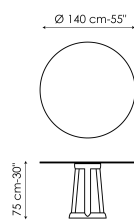

Data sheet

Width: 120cm
Depth: 120cm
Height: ± 75cm

Width: 140cm
Depth: 140cm
Height: ± 75cm

Width: 160cm
Depth: 160cm
Height: ± 75cm

Width: 180cm
Depth: 180cm
Height: ± 75cm

Width: 215cm
Depth: 115cm
Height: ± 75cm

Width: 240cm
Depth: 120cm
Height: ± 75cm

Round top

Ceramic

Silk finish ceramic
Calacatta macchia
vecchia

Glossy ceramic
Calacatta

Mat ceramic
Ardesia grey

Mat ceramic
Laurent

Glossy ceramic
Imperial grey