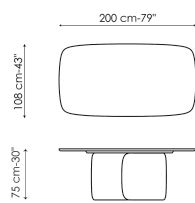

equally sought-after, available in matt white lacquer or in various wood, glass, ceramic or marble finishes and two shapes (round or rectangular with rounded corners) The Mellow table was created to be the centrepiece of the space, reinterpreting and paying tribute to traditional models from a modern perspective, with large sizes, intended for great occasions.

## Data sheet

Width: 180cm  
Depth: 100cm  
Height: ± 75cm

Width: 200cm  
Depth: 108cm  
Height: ± 75cm

Width: 250cm  
Depth: 112cm  
Height: ± 75cm

Width: 280cm  
Depth: 115cm  
Height: ± 75cm

Width: 300cm  
Depth: 120cm  
Height: ± 75cm

Width: 300cm  
Depth: 140cm  
Height: ± 75cm

Width: 120cm  
Depth: 120cm  
Height: ± 75cm

Width: 140cm  
Depth: 140cm  
Height: ± 75cm

Width: 160cm  
Depth: 160cm  
Height: ± 75cm

Width: 180cm  
Depth: 180cm  
Height: ± 75cm