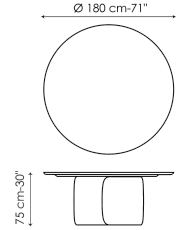

## Data sheet

Width: 180cm  
Depth: 100cm  
Height: ± 75cm

Width: 200cm  
Depth: 108cm  
Height: ± 75cm

Width: 250cm  
Depth: 112cm  
Height: ± 75cm

Width: 280cm  
Depth: 115cm  
Height: ± 75cm

Width: 300cm  
Depth: 120cm  
Height: ± 75cm

Width: 300cm  
Depth: 140cm  
Height: ± 75cm

Width: 120cm  
Depth: 120cm  
Height: ± 75cm

Width: 140cm  
Depth: 140cm  
Height: ± 75cm

Width: 160cm  
Depth: 160cm  
Height: ± 75cm

Width: 180cm  
Depth: 180cm  
Height: ± 75cm

## Barrel-shaped top