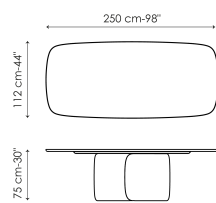

equally sought-after, available in matt white lacquer or in various wood, glass, ceramic or marble finishes and two shapes (round or rectangular with rounded corners) The Mellow table was created to be the centrepiece of the space, reinterpreting and paying tribute to traditional models from a modern perspective, with large sizes, intended for great occasions.

## Data sheet

Width: 180cm  
Depth: 100cm  
Height: ± 75cm

Width: 200cm  
Depth: 108cm  
Height: ± 75cm

Width: 250cm  
Depth: 112cm  
Height: ± 75cm

Width: 280cm  
Depth: 115cm  
Height: ± 75cm

Width: 300cm  
Depth: 120cm  
Height: ± 75cm

Width: 300cm  
Depth: 140cm  
Height: ± 75cm

Width: 120cm  
Depth: 120cm  
Height: ± 75cm

Width: 140cm  
Depth: 140cm  
Height: ± 75cm

Width: 160cm  
Depth: 160cm  
Height: ± 75cm

Width: 180cm  
Depth: 180cm  
Height: ± 75cm