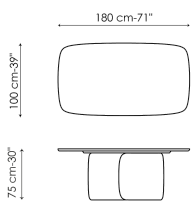

# Mellow

Designer: Bartoli Design

Mellow is a fixed table, designed by Bartoli Design, characterised by soft, curvilinear forms, imposing and sculptural, as its name indicates, an English adjective that means "relaxed, at peace". The original central base, plastic and volumetric, is made up of two different moulded elements in high-density polyurethane, which seem to hold each other in a tight embrace. The top is

equally sought-after, available in matt white lacquer or in various wood, glass, ceramic or marble finishes and two shapes (round or rectangular with rounded corners) The Mellow table was created to be the centrepiece of the space, reinterpreting and paying tribute to traditional models from a modern perspective, with large sizes, intended for great occasions.

## Data sheet

Width: 180cm  
Depth: 100cm  
Height: ± 75cm

Width: 200cm  
Depth: 108cm  
Height: ± 75cm

Width: 250cm  
Depth: 112cm  
Height: ± 75cm

Width: 280cm  
Depth: 115cm  
Height: ± 75cm

Width: 300cm  
Depth: 120cm  
Height: ± 75cm

Width: 300cm  
Depth: 140cm  
Height: ± 75cm

Width: 120cm  
Depth: 120cm  
Height: ± 75cm

Width: 140cm  
Depth: 140cm  
Height: ± 75cm

Width: 160cm  
Depth: 160cm  
Height: ± 75cm

Width: 180cm  
Depth: 180cm  
Height: ± 75cm