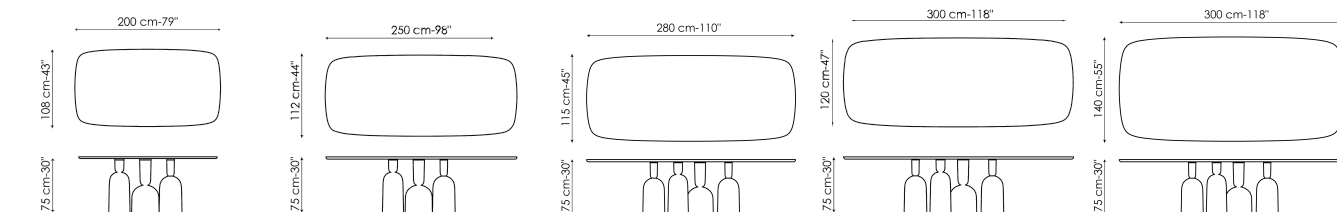

Flexible lines and careful formal research create a table intended to bring people and ideas together. The base of the Cop table is in painted metal, in a single colour or a combination of different hues, or in burnished, matt brass or matt copper finishes. The fixed top is offered in wood, or ceramic, or marble and can be round or with rounded edges.

Data sheet

Width: 200cm
Depth: 108cm
Height: ± 75cm

Width: 250cm
Depth: 112cm
Height: ± 75cm

Width: 280cm
Depth: 115cm
Height: ± 75cm

Width: 300cm
Depth: 120cm
Height: ± 75cm

Width: 300cm
Depth: 140cm
Height: ± 75cm

Width: 140cm
Depth: 140cm
Height: ± 75cm

Width: 160cm
Depth: 160cm
Height: ± 75cm

Width: 180cm
Depth: 180cm
Height: ± 75cm

Barrel-shaped top

Wood

Veneered wood
Walnut Canaletto

Solid wood
American walnut

Solid wood
Brushed natural oak