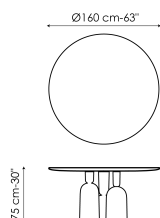

Data sheet

Width: 200cm
Depth: 108cm
Height: ± 75cm

Width: 250cm
Depth: 112cm
Height: ± 75cm

Width: 280cm
Depth: 115cm
Height: ± 75cm

Width: 300cm
Depth: 120cm
Height: ± 75cm

Width: 300cm
Depth: 140cm
Height: ± 75cm

Width: 140cm
Depth: 140cm
Height: ± 75cm

Width: 160cm
Depth: 160cm
Height: ± 75cm

Width: 180cm
Depth: 180cm
Height: ± 75cm

Barrel-shaped top

Wood

Veneered wood
Walnut Canaletto

Solid wood
American walnut

Solid wood
Brushed natural oak