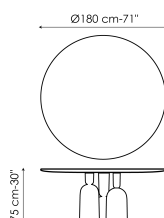

Data sheet

Width: 200cm
Depth: 108cm
Height: ± 75cm

Width: 250cm
Depth: 112cm
Height: ± 75cm

Width: 280cm
Depth: 115cm
Height: ± 75cm

Width: 300cm
Depth: 120cm
Height: ± 75cm

Width: 300cm
Depth: 140cm
Height: ± 75cm

Width: 140cm
Depth: 140cm
Height: ± 75cm

Width: 160cm
Depth: 160cm
Height: ± 75cm

Width: 180cm
Depth: 180cm
Height: ± 75cm

Barrel-shaped top

Wood

Veneered wood
Walnut Canaletto

Solid wood
American walnut

Solid wood
Brushed natural oak