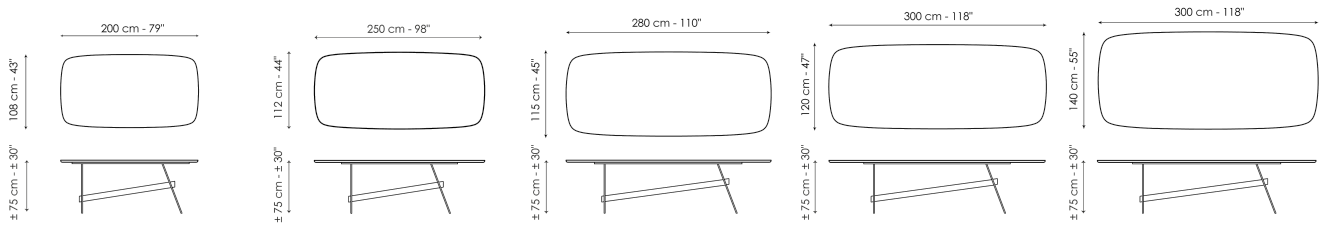

transverse element that conveys a sensation of movement. The legs and central stem are made of metal, while the top with rounded corners is available in numerous finishes, from wood to ceramic, marble and crystal, creating combinations of materials that are always different and can respond to any furnishing and style requirement.

## Data sheet

Width: 200cm  
Depth: 108cm  
Height: ± 75 cm

Width: 250cm  
Depth: 112cm  
Height: ± 75 cm

Width: 280cm  
Depth: 115cm  
Height: ± 75 cm

Width: 300cm  
Depth: 120cm  
Height: ± 75 cm

Width: 300cm  
Depth: 140cm  
Height: ± 75 cm