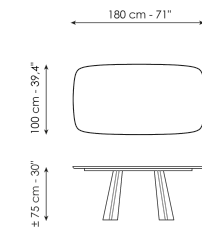

Width: 160cm
Depth: 90cm
Height: ± 75cm

Width: 180cm
Depth: 90cm
Height: ± 75cm

Width: 200cm
Depth: 100cm
Height: ± 75cm

Width: 220cm
Depth: 100cm
Height: ± 75cm

Width: 250cm
Depth: 100cm
Height: ± 75cm

Width: 300cm
Depth: 100cm
Height: ± 75cm

 Width: 300cm
Depth: 120cm
Height: ± 75cm

Width: 180cm
Depth: 100cm
Height: ± 75cm

Width: 200cm
Depth: 108cm
Height: ± 75cm

Width: 250cm
Depth: 112cm
Height: ± 75cm

Width: 280cm
Depth: 115cm
Height: ± 75cm

Width: 300cm
Depth: 120cm
Height: ± 75cm

Width: 300cm
Depth: 140cm
Height: ± 75cm

Width: 120cm
Depth: 120cm
Height: ± 75cm

Width: 140cm
Depth: 140cm
Height: ± 75cm

Width: 160cm
Depth: 160cm
Height: ± 75cm

Width: 180cm
Depth: 180cm
Height: ± 75cm

Width: 160/240cm
Depth: 90cm
Height: ± 75cm

Width: 180/260cm
Depth: 90cm
Height: ± 75cm

Width: 200/300cm
Depth: 100cm
Height: ± 75cm

Rectangular top

Wood

Veneered wood
Walnut Canaletto