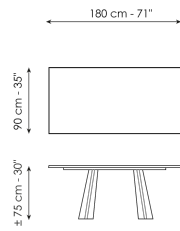

Width: 160cm
Depth: 90cm
Height: ± 75cm

Width: 180cm
Depth: 90cm
Height: ± 75cm

Width: 200cm
Depth: 100cm
Height: ± 75cm

Width: 220cm
Depth: 100cm
Height: ± 75cm

Width: 250cm
Depth: 100cm
Height: ± 75cm

Width: 300cm
Depth: 100cm
Height: ± 75cm

 Width: 300cm
Depth: 120cm
Height: ± 75cm

Width: 180cm
Depth: 100cm
Height: ± 75cm

Width: 200cm
Depth: 108cm
Height: ± 75cm

Width: 250cm
Depth: 112cm
Height: ± 75cm

Width: 280cm
Depth: 115cm
Height: ± 75cm

Width: 300cm
Depth: 120cm
Height: ± 75cm

Width: 300cm
Depth: 140cm
Height: ± 75cm

Width: 120cm
Depth: 120cm
Height: ± 75cm

Width: 140cm
Depth: 140cm
Height: ± 75cm

Width: 160cm
Depth: 160cm
Height: ± 75cm

Width: 180cm
Depth: 180cm
Height: ± 75cm

Width: 160/240cm
Depth: 90cm
Height: ± 75cm

Width: 180/260cm
Depth: 90cm
Height: ± 75cm

Width: 200/300cm
Depth: 100cm
Height: ± 75cm

Rectangular top

Wood

Veneered wood
Walnut Canaletto