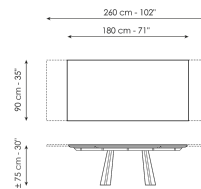

Width: 160cm
Depth: 90cm
Height: ± 75cm

Width: 180cm
Depth: 90cm
Height: ± 75cm

Width: 200cm
Depth: 100cm
Height: ± 75cm

Width: 220cm
Depth: 100cm
Height: ± 75cm

Width: 250cm
Depth: 100cm
Height: ± 75cm

Width: 300cm
Depth: 100cm
Height: ± 75cm

 Width: 300cm
Depth: 120cm
Height: ± 75cm

Width: 180cm
Depth: 100cm
Height: ± 75cm

Width: 200cm
Depth: 108cm
Height: ± 75cm

Width: 250cm
Depth: 112cm
Height: ± 75cm

Width: 280cm
Depth: 115cm
Height: ± 75cm

Width: 300cm
Depth: 120cm
Height: ± 75cm

Width: 300cm
Depth: 140cm
Height: ± 75cm

Width: 120cm
Depth: 120cm
Height: ± 75cm

Width: 140cm
Depth: 140cm
Height: ± 75cm

Width: 160cm
Depth: 160cm
Height: ± 75cm

Width: 180cm
Depth: 180cm
Height: ± 75cm

Width: 160/240cm
Depth: 90cm
Height: ± 75cm

Width: 180/260cm
Depth: 90cm
Height: ± 75cm

Width: 200/300cm
Depth: 100cm
Height: ± 75cm

Rectangular top

Wood

Veneered wood
Walnut Canaletto