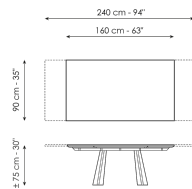

Width: 160cm
Depth: 90cm
Height: ± 75cm

Width: 180cm
Depth: 90cm
Height: ± 75cm

Width: 200cm
Depth: 100cm
Height: ± 75cm

Width: 220cm
Depth: 100cm
Height: ± 75cm

Width: 250cm
Depth: 100cm
Height: ± 75cm

Width: 300cm
Depth: 100cm
Height: ± 75cm

 Width: 300cm
Depth: 120cm
Height: ± 75cm

Width: 180cm
Depth: 100cm
Height: ± 75cm

Width: 200cm
Depth: 108cm
Height: ± 75cm

Width: 250cm
Depth: 112cm
Height: ± 75cm

Width: 280cm
Depth: 115cm
Height: ± 75cm

Width: 300cm
Depth: 120cm
Height: ± 75cm

Width: 300cm
Depth: 140cm
Height: ± 75cm

Width: 120cm
Depth: 120cm
Height: ± 75cm

Width: 140cm
Depth: 140cm
Height: ± 75cm

Width: 160cm
Depth: 160cm
Height: ± 75cm

Width: 180cm
Depth: 180cm
Height: ± 75cm

Width: 160/240cm
Depth: 90cm
Height: ± 75cm

Width: 180/260cm
Depth: 90cm
Height: ± 75cm

Width: 200/300cm
Depth: 100cm
Height: ± 75cm

Rectangular top

Wood

Veneered wood
Walnut Canaletto