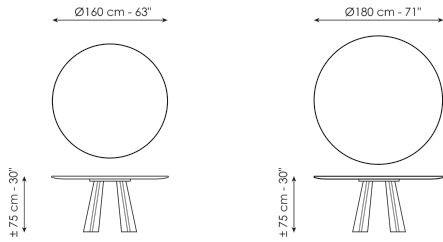

Width: 160cm
Depth: 90cm
Height: ± 75cm

Width: 180cm
Depth: 90cm
Height: ± 75cm

Width: 200cm
Depth: 100cm
Height: ± 75cm

Width: 220cm
Depth: 100cm
Height: ± 75cm

Width: 250cm
Depth: 100cm
Height: ± 75cm

Width: 300cm
Depth: 100cm
Height: ± 75cm

 Width: 300cm
Depth: 120cm
Height: ± 75cm

Width: 180cm
Depth: 100cm
Height: ± 75cm

Width: 200cm
Depth: 108cm
Height: ± 75cm

Width: 250cm
Depth: 112cm
Height: ± 75cm

Width: 280cm
Depth: 115cm
Height: ± 75cm

Width: 300cm
Depth: 120cm
Height: ± 75cm

Width: 300cm
Depth: 140cm
Height: ± 75cm

Width: 120cm
Depth: 120cm
Height: ± 75cm

Width: 140cm
Depth: 140cm
Height: ± 75cm

Width: 160cm
Depth: 160cm
Height: ± 75cm

Width: 180cm
Depth: 180cm
Height: ± 75cm

Width: 160/240cm
Depth: 90cm
Height: ± 75cm

Width: 180/260cm
Depth: 90cm
Height: ± 75cm

Width: 200/300cm
Depth: 100cm
Height: ± 75cm

Rectangular top

Wood

Veneered wood
Walnut Canaletto