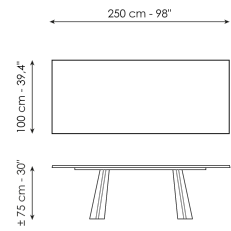

Width: 160cm
Depth: 90cm
Height: ± 75cm

Width: 180cm
Depth: 90cm
Height: ± 75cm

Width: 200cm
Depth: 100cm
Height: ± 75cm

Width: 220cm
Depth: 100cm
Height: ± 75cm

Width: 250cm
Depth: 100cm
Height: ± 75cm

Width: 300cm
Depth: 100cm
Height: ± 75cm

 Width: 300cm
Depth: 120cm
Height: ± 75cm

Width: 180cm
Depth: 100cm
Height: ± 75cm

Width: 200cm
Depth: 108cm
Height: ± 75cm

Width: 250cm
Depth: 112cm
Height: ± 75cm

Width: 280cm
Depth: 115cm
Height: ± 75cm

Width: 300cm
Depth: 120cm
Height: ± 75cm

Width: 300cm
Depth: 140cm
Height: ± 75cm

Width: 120cm
Depth: 120cm
Height: ± 75cm

Width: 140cm
Depth: 140cm
Height: ± 75cm

Width: 160cm
Depth: 160cm
Height: ± 75cm

Width: 180cm
Depth: 180cm
Height: ± 75cm

Width: 160/240cm
Depth: 90cm
Height: ± 75cm

Width: 180/260cm
Depth: 90cm
Height: ± 75cm

Width: 200/300cm
Depth: 100cm
Height: ± 75cm

Rectangular top

Wood

Veneered wood
Walnut Canaletto