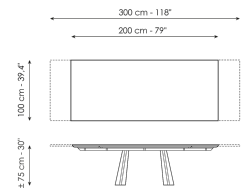

Width: 160cm
Depth: 90cm
Height: ± 75cm

Width: 180cm
Depth: 90cm
Height: ± 75cm

Width: 200cm
Depth: 100cm
Height: ± 75cm

Width: 220cm
Depth: 100cm
Height: ± 75cm

Width: 250cm
Depth: 100cm
Height: ± 75cm

Width: 300cm
Depth: 100cm
Height: ± 75cm

 Width: 300cm
Depth: 120cm
Height: ± 75cm

Width: 180cm
Depth: 100cm
Height: ± 75cm

Width: 200cm
Depth: 108cm
Height: ± 75cm

Width: 250cm
Depth: 112cm
Height: ± 75cm

Width: 280cm
Depth: 115cm
Height: ± 75cm

Width: 300cm
Depth: 120cm
Height: ± 75cm

Width: 300cm
Depth: 140cm
Height: ± 75cm

Width: 120cm
Depth: 120cm
Height: ± 75cm

Width: 140cm
Depth: 140cm
Height: ± 75cm

Width: 160cm
Depth: 160cm
Height: ± 75cm

Width: 180cm
Depth: 180cm
Height: ± 75cm

Width: 160/240cm
Depth: 90cm
Height: ± 75cm

Width: 180/260cm
Depth: 90cm
Height: ± 75cm

Width: 200/300cm
Depth: 100cm
Height: ± 75cm

Rectangular top

Wood

Veneered wood
Walnut Canaletto