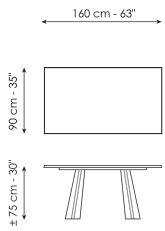

Width: 160cm
Depth: 90cm
Height: ± 75cm

Width: 180cm
Depth: 90cm
Height: ± 75cm

Width: 200cm
Depth: 100cm
Height: ± 75cm

Width: 220cm
Depth: 100cm
Height: ± 75cm

Width: 250cm
Depth: 100cm
Height: ± 75cm

Width: 300cm
Depth: 100cm
Height: ± 75cm

 Width: 300cm
Depth: 120cm
Height: ± 75cm

Width: 180cm
Depth: 100cm
Height: ± 75cm

Width: 200cm
Depth: 108cm
Height: ± 75cm

Width: 250cm
Depth: 112cm
Height: ± 75cm

Width: 280cm
Depth: 115cm
Height: ± 75cm

Width: 300cm
Depth: 120cm
Height: ± 75cm

Width: 300cm
Depth: 140cm
Height: ± 75cm

Width: 120cm
Depth: 120cm
Height: ± 75cm

Width: 140cm
Depth: 140cm
Height: ± 75cm

Width: 160cm
Depth: 160cm
Height: ± 75cm

Width: 180cm
Depth: 180cm
Height: ± 75cm

Width: 160/240cm
Depth: 90cm
Height: ± 75cm

Width: 180/260cm
Depth: 90cm
Height: ± 75cm

Width: 200/300cm
Depth: 100cm
Height: ± 75cm

Rectangular top

Wood

Veneered wood
Walnut Canaletto