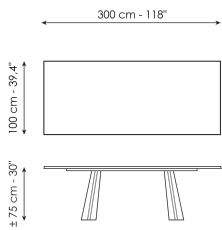

Width: 160cm
Depth: 90cm
Height: ± 75cm

Width: 180cm
Depth: 90cm
Height: ± 75cm

Width: 200cm
Depth: 100cm
Height: ± 75cm

Width: 220cm
Depth: 100cm
Height: ± 75cm

Width: 250cm
Depth: 100cm
Height: ± 75cm

Width: 300cm
Depth: 100cm
Height: ± 75cm

 Width: 300cm
Depth: 120cm
Height: ± 75cm

Width: 180cm
Depth: 100cm
Height: ± 75cm

Width: 200cm
Depth: 108cm
Height: ± 75cm

Width: 250cm
Depth: 112cm
Height: ± 75cm

Width: 280cm
Depth: 115cm
Height: ± 75cm

Width: 300cm
Depth: 120cm
Height: ± 75cm

Width: 300cm
Depth: 140cm
Height: ± 75cm

Width: 120cm
Depth: 120cm
Height: ± 75cm

Width: 140cm
Depth: 140cm
Height: ± 75cm

Width: 160cm
Depth: 160cm
Height: ± 75cm

Width: 180cm
Depth: 180cm
Height: ± 75cm

Width: 160/240cm
Depth: 90cm
Height: ± 75cm

Width: 180/260cm
Depth: 90cm
Height: ± 75cm

Width: 200/300cm
Depth: 100cm
Height: ± 75cm

Rectangular top

Wood

Veneered wood
Walnut Canaletto