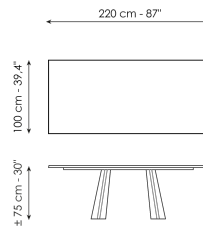

Width: 160cm
Depth: 90cm
Height: ± 75cm

Width: 180cm
Depth: 90cm
Height: ± 75cm

Width: 200cm
Depth: 100cm
Height: ± 75cm

Width: 220cm
Depth: 100cm
Height: ± 75cm

Width: 250cm
Depth: 100cm
Height: ± 75cm

Width: 300cm
Depth: 100cm
Height: ± 75cm

 Width: 300cm
Depth: 120cm
Height: ± 75cm

Width: 180cm
Depth: 100cm
Height: ± 75cm

Width: 200cm
Depth: 108cm
Height: ± 75cm

Width: 250cm
Depth: 112cm
Height: ± 75cm

Width: 280cm
Depth: 115cm
Height: ± 75cm

Width: 300cm
Depth: 120cm
Height: ± 75cm

Width: 300cm
Depth: 140cm
Height: ± 75cm

Width: 120cm
Depth: 120cm
Height: ± 75cm

Width: 140cm
Depth: 140cm
Height: ± 75cm

Width: 160cm
Depth: 160cm
Height: ± 75cm

Width: 180cm
Depth: 180cm
Height: ± 75cm

Width: 160/240cm
Depth: 90cm
Height: ± 75cm

Width: 180/260cm
Depth: 90cm
Height: ± 75cm

Width: 200/300cm
Depth: 100cm
Height: ± 75cm

Rectangular top

Wood

Veneered wood
Walnut Canaletto