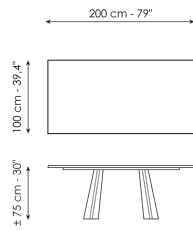

Width: 160cm
Depth: 90cm
Height: ± 75cm

Width: 180cm
Depth: 90cm
Height: ± 75cm

Width: 200cm
Depth: 100cm
Height: ± 75cm

Width: 220cm
Depth: 100cm
Height: ± 75cm

Width: 250cm
Depth: 100cm
Height: ± 75cm

Width: 300cm
Depth: 100cm
Height: ± 75cm

 Width: 300cm
Depth: 120cm
Height: ± 75cm

Width: 180cm
Depth: 100cm
Height: ± 75cm

Width: 200cm
Depth: 108cm
Height: ± 75cm

Width: 250cm
Depth: 112cm
Height: ± 75cm

Width: 280cm
Depth: 115cm
Height: ± 75cm

Width: 300cm
Depth: 120cm
Height: ± 75cm

Width: 300cm
Depth: 140cm
Height: ± 75cm

Width: 120cm
Depth: 120cm
Height: ± 75cm

Width: 140cm
Depth: 140cm
Height: ± 75cm

Width: 160cm
Depth: 160cm
Height: ± 75cm

Width: 180cm
Depth: 180cm
Height: ± 75cm

Width: 160/240cm
Depth: 90cm
Height: ± 75cm

Width: 180/260cm
Depth: 90cm
Height: ± 75cm

Width: 200/300cm
Depth: 100cm
Height: ± 75cm

Rectangular top

Wood

Veneered wood
Walnut Canaletto