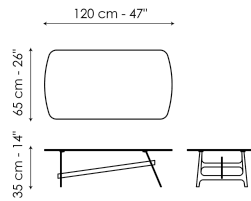

Data sheet

Slot coffee table 90

Width: 90cm
Depth: 90cm
Height: 43cm

Slot coffee table 55

Width: 55cm
Depth: 55cm
Height: 51cm

Slot coffee table 120

Width: 120cm
Depth: 65cm
Height: 35cm

Top