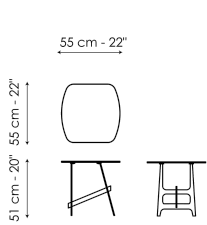

Data sheet

Slot coffee table 90

Width: 90cm
Depth: 90cm
Height: 43cm

Slot coffee table 55

Width: 55cm
Depth: 55cm
Height: 51cm

Slot coffee table 120

Width: 120cm
Depth: 65cm
Height: 35cm

Top