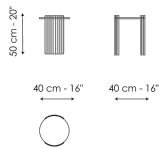

Data sheet

Harpe Ø40 x H43
 Width: 40cm
 Depth: 40cm
 Height: 43cm

Harpe Ø40 x H50
 Width: 40cm
 Depth: 40cm
 Height: 50cm

Harpe Ø50 x H43
 Width: 50cm
 Depth: 50cm
 Height: 43cm

Harpe Ø50 x H50
 Width: 50cm
 Depth: 50cm
 Height: 50cm

Harpe Ø97 x H30
 Width: 97cm
 Depth: 97cm
 Height: 30cm

Harpe Ø97 x H37
 Width: 97cm
 Depth: 97cm
 Height: 37cm

Harpe Ø117 x H30
 Width: 117cm
 Depth: 117cm
 Height: 30cm

Top

Opaque Glass

Glass

Extra-light acid-treated white