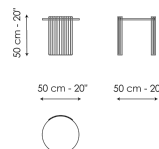

Data sheet

Harpe Ø40 x H43
 Width: 40cm
 Depth: 40cm
 Height: 43cm

Harpe Ø40 x H50
 Width: 40cm
 Depth: 40cm
 Height: 50cm

Harpe Ø50 x H43
 Width: 50cm
 Depth: 50cm
 Height: 43cm

Harpe Ø50 x H50
 Width: 50cm
 Depth: 50cm
 Height: 50cm

Harpe Ø97 x H30
 Width: 97cm
 Depth: 97cm
 Height: 30cm

Harpe Ø97 x H37
 Width: 97cm
 Depth: 97cm
 Height: 37cm

Harpe Ø117 x H30
 Width: 117cm
 Depth: 117cm
 Height: 30cm

Top

Opaque Glass

Glass

Extra-light acid-treated white