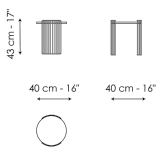

Data sheet

Harpe Ø40 x H43
 Width: 40cm
 Depth: 40cm
 Height: 43cm

Harpe Ø40 x H50
 Width: 40cm
 Depth: 40cm
 Height: 50cm

Harpe Ø50 x H43
 Width: 50cm
 Depth: 50cm
 Height: 43cm

Harpe Ø50 x H50
 Width: 50cm
 Depth: 50cm
 Height: 50cm

Harpe Ø97 x H30
 Width: 97cm
 Depth: 97cm
 Height: 30cm

Harpe Ø97 x H37
 Width: 97cm
 Depth: 97cm
 Height: 37cm

Harpe Ø117 x H30
 Width: 117cm
 Depth: 117cm
 Height: 30cm

Top

Opaque Glass

Glass

Extra-light acid-treated white