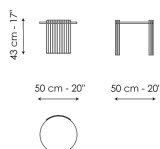

Data sheet

Harpe Ø40 x H43
 Width: 40cm
 Depth: 40cm
 Height: 43cm

Harpe Ø40 x H50
 Width: 40cm
 Depth: 40cm
 Height: 50cm

Harpe Ø50 x H43
 Width: 50cm
 Depth: 50cm
 Height: 43cm

Harpe Ø50 x H50
 Width: 50cm
 Depth: 50cm
 Height: 50cm

Harpe Ø97 x H30
 Width: 97cm
 Depth: 97cm
 Height: 30cm

Harpe Ø97 x H37
 Width: 97cm
 Depth: 97cm
 Height: 37cm

Harpe Ø117 x H30
 Width: 117cm
 Depth: 117cm
 Height: 30cm

Top

Opaque Glass

Glass

Extra-light acid-treated white