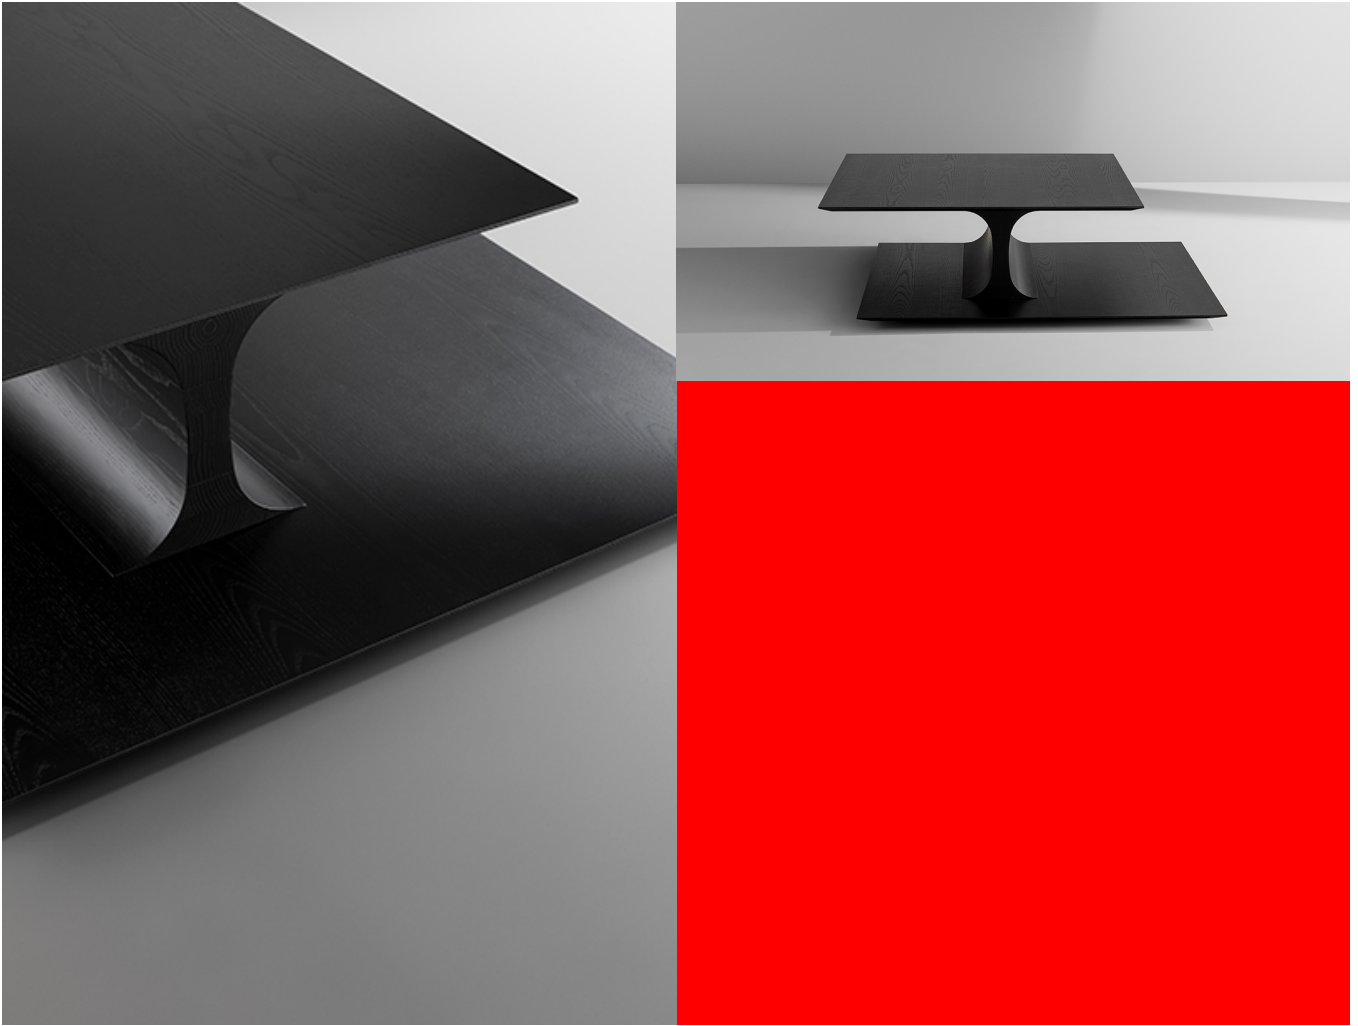

BONALDO

Kasumi

Clearly inspired by Japanese culture, Kasumi is a new coffee table whose form calls to mind the outdoor stage used for Noh, the ancient traditional Japanese theatre. Structurally, the essential design of the Kasumi coffee table features two flat surfaces, a larger lower piece and a smaller offset upper section which

are connected by a vertical supporting element whose sinuous shapes soften the geometric rigour of the two flat tops. Remaining faithful to its source of inspiration, Kasumi strikes the observer as a genuine stage on which to present objects.

Data sheet

Kasumi
Width: 117cm
Depth: 114cm
Height: 31cm

Frame

Wood

Veneered wood
Coal ash

The samples above represent the complete range of materials and finishes available for this product (regardless of the top shape or size, in the case of tables). Fabrics, eco-leather, leather and emery leather shown in this website are a selection. Colors and finishes are approximate and may slightly differ from actual ones. Please visit Bonaldo dealers to see the complete sample collection and get further details about our products.