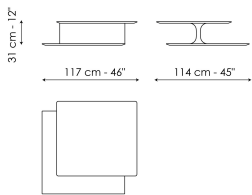

are connected by a vertical supporting element whose sinuous shapes soften the geometric rigour of the two flat tops. Remaining faithful to its source of inspiration, Kasumi strikes the observer as a genuine stage on which to present objects.

Data sheet

Kasumi
Width: 117cm
Depth: 114cm
Height: 31cm

Frame

Wood

Veneered wood
Coal ash

The samples above represent the complete range of materials and finishes available for this product (regardless of the top shape or size, in the case of tables). Fabrics, eco-leather, leather and emery leather shown in this website are a selection. Colors and finishes are approximate and may slightly differ from actual ones. Please visit Bonaldo dealers to see the complete sample collection and get further details about our products.