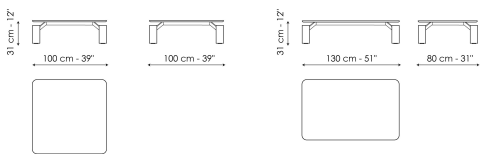

BONALDO

Magic

Designer: Fabrice Berrux

In designing the Magic coffee table, Fabrice Berrux was inspired by a particular memory from his childhood in which a magician who in passing his hand between two objects linked together by an invisible thread, proved that there was no link, no connection between the two. The space in the Magic table that is created between the top and the base seems to indicate a lack of any point of support and this is precisely the illusion that the designer has managed to recreate: it is as if the top were levitating in a constant and perpetual state of

suspension above the four legs. Available in two sizes, Magic is made entirely of marble or in a combination of two materials. In the marble version, the contrast between the weight of the material and the empty space between the table's legs and top creates a particularly suggestive effect while the other versions allow a combination of glass or marble top with a metal frame and legs, giving you the opportunity to find the perfect furnishing solution.

Data sheet

Magic 100 x 100

Width: 100cm

Depth: 100cm

Height: 31cm

Magic 130 x 80

Width: 130cm

Depth: 80cm