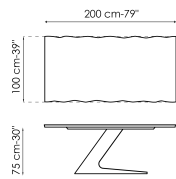

Data sheet

Width: 200cm
Depth: 100cm
Height: 75cm

Width: 220cm
Depth: 100cm
Height: 75cm

Width: 250cm
Depth: 100cm
Height: 75cm

Width: 300cm
Depth: 100-108cm
Height: 75cm

Width: 300cm
Depth: 120cm
Height: 75cm

Width: 200cm
Depth: 100cm
Height: 75cm

Width: 220cm
Depth: 100cm
Height: 75cm

Width: 300cm
Depth: 110cm
Height: 75cm

Width: 300cm
Depth: 120cm
Height: 75cm

Width: 200-300cm
Depth: 99cm
Height: 75cm

Fixed table top