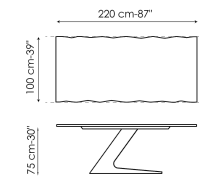

Data sheet

Width: 200cm
Depth: 100cm
Height: 75cm

Width: 220cm
Depth: 100cm
Height: 75cm

Width: 250cm
Depth: 100cm
Height: 75cm

Width: 300cm
Depth: 100-108cm
Height: 75cm

Width: 300cm
Depth: 120cm
Height: 75cm

Width: 200cm
Depth: 100cm
Height: 75cm

Width: 220cm
Depth: 100cm
Height: 75cm

Width: 300cm
Depth: 110cm
Height: 75cm

Width: 300cm
Depth: 120cm
Height: 75cm

Width: 200-300cm
Depth: 99cm
Height: 75cm

Fixed table top