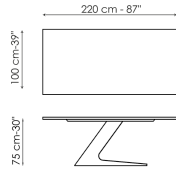

BONALDO

TL

Designer: Giuseppe Viganò

Two inclined and very thick elements, the image of solidity and stability: the name of the table, TL, is owed to the particular outline of the imposing central base which, together with the top, forms the two letters T and L. TL is available in fixed and extendable versions and stands out for the wide range of materials that can be combined together: for the painted metal

Data sheet

Width: 200cm
Depth: 100cm
Height: 75cm

Width: 220cm
Depth: 100cm
Height: 75cm

Width: 250cm
Depth: 100cm
Height: 75cm

Width: 300cm
Depth: 100-108cm
Height: 75cm

Width: 300cm
Depth: 120cm
Height: 75cm

Width: 200cm
Depth: 100cm
Height: 75cm

Width: 220cm
Depth: 100cm
Height: 75cm

Width: 300cm
Depth: 110cm
Height: 75cm

Width: 300cm
Depth: 120cm
Height: 75cm

Width: 200-300cm
Depth: 99cm
Height: 75cm

Fixed table top