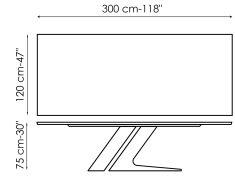

Data sheet

Width: 200cm
Depth: 100cm
Height: 75cm

Width: 220cm
Depth: 100cm
Height: 75cm

Width: 250cm
Depth: 100cm
Height: 75cm

Width: 300cm
Depth: 100-108cm
Height: 75cm

Width: 300cm
Depth: 120cm
Height: 75cm

Width: 200cm
Depth: 100cm
Height: 75cm

Width: 220cm
Depth: 100cm
Height: 75cm

Width: 300cm
Depth: 110cm
Height: 75cm

Width: 300cm
Depth: 120cm
Height: 75cm

Width: 200-300cm
Depth: 99cm
Height: 75cm

Fixed table top