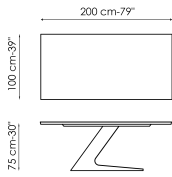

BONALDO

TL

Designer: Giuseppe Viganò

Two inclined and very thick elements, the image of solidity and stability: the name of the table, TL, is owed to the particular outline of the imposing central base which, together with the top, forms the two letters T and L. TL is available in fixed and extendable versions and stands out for the wide range of materials that can be combined together: for the painted metal

Data sheet

Width: 200cm
Depth: 100cm
Height: 75cm

Width: 220cm
Depth: 100cm
Height: 75cm

Width: 250cm
Depth: 100cm
Height: 75cm

Width: 300cm
Depth: 100-108cm
Height: 75cm

Width: 300cm
Depth: 120cm
Height: 75cm

Width: 200cm
Depth: 100cm
Height: 75cm

Width: 220cm
Depth: 100cm
Height: 75cm

Width: 300cm
Depth: 110cm
Height: 75cm

Width: 300cm
Depth: 120cm
Height: 75cm

Width: 200-300cm
Depth: 99cm
Height: 75cm

Fixed table top