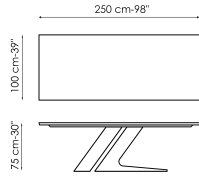

BONALDO

TL

Designer: Giuseppe Viganò

Two inclined and very thick elements, the image of solidity and stability: the name of the table, TL, is owed to the particular outline of the imposing central base which, together with the top, forms the two letters T and L. TL is available in fixed and extendable versions and stands out for the wide range of materials that can be combined together: for the painted metal

Data sheet

Width: 200cm
Depth: 100cm
Height: 75cm

Width: 220cm
Depth: 100cm
Height: 75cm

Width: 250cm
Depth: 100cm
Height: 75cm

Width: 300cm
Depth: 100-108cm
Height: 75cm

Width: 300cm
Depth: 120cm
Height: 75cm

Width: 200cm
Depth: 100cm
Height: 75cm

Width: 220cm
Depth: 100cm
Height: 75cm

Width: 300cm
Depth: 110cm
Height: 75cm

Width: 300cm
Depth: 120cm
Height: 75cm

Width: 200-300cm
Depth: 99cm
Height: 75cm

Fixed table top