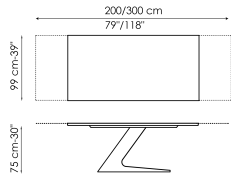

Data sheet

Width: 200cm
Depth: 100cm
Height: 75cm

Width: 220cm
Depth: 100cm
Height: 75cm

Width: 250cm
Depth: 100cm
Height: 75cm

Width: 300cm
Depth: 100-108cm
Height: 75cm

Width: 300cm
Depth: 120cm
Height: 75cm

Width: 200cm
Depth: 100cm
Height: 75cm

Width: 220cm
Depth: 100cm
Height: 75cm

Width: 300cm
Depth: 110cm
Height: 75cm

Width: 300cm
Depth: 120cm
Height: 75cm

Width: 200-300cm
Depth: 99cm
Height: 75cm

Fixed table top