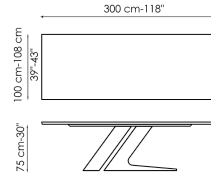

Data sheet

Width: 200cm
Depth: 100cm
Height: 75cm

Width: 220cm
Depth: 100cm
Height: 75cm

Width: 250cm
Depth: 100cm
Height: 75cm

Width: 300cm
Depth: 100-108cm
Height: 75cm

Width: 300cm
Depth: 120cm
Height: 75cm

Width: 200cm
Depth: 100cm
Height: 75cm

Width: 220cm
Depth: 100cm
Height: 75cm

Width: 300cm
Depth: 110cm
Height: 75cm

Width: 300cm
Depth: 120cm
Height: 75cm

Width: 200-300cm
Depth: 99cm
Height: 75cm

Fixed table top