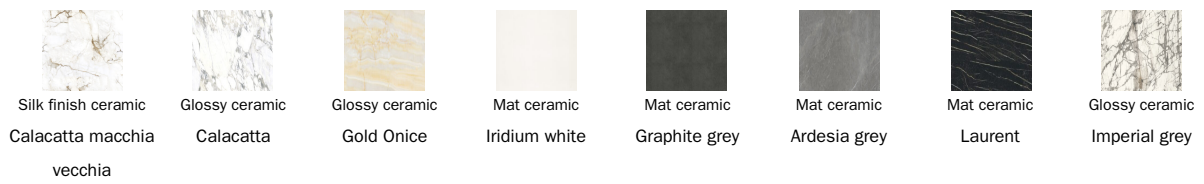

Width: 180-260cm
Depth: 90cm
Height: 75cm

Width: 200-300cm
Depth: 100cm
Height: 75cm

Fixed table top

Wood

Opaque Glass

Ceramic

Leaf table top

Wood

Opaque Glass

Glass
Acid-treated black

Glass
Acid-treated anthracite grey

Glass
Extra-light acid-treated white

Ceramic

Mat ceramic
Ardesia grey

Glossy ceramic
Calacatta

Silk finish ceramic
Calacatta macchia vecchia

Glossy ceramic
Gold Onice

Mat ceramic
Graphite grey

Mat ceramic
Iridium white

Mat ceramic
Laurent

Glossy ceramic
Imperial grey

Base

Metal

Painted metal
Combination 1 |
orange, coral red,
green, lilac