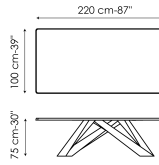

Data sheet

Width: 160cm
Depth: 90cm
Height: 74cm

Width: 180cm
Depth: 90cm
Height: 74cm

Width: 200cm
Depth: 100cm
Height: 75cm

Width: 220cm
Depth: 100cm
Height: 75cm

Width: 250cm
Depth: 100cm
Height: 75cm

Width: 300cm
Depth: 100-108cm
Height: 75cm

Width: 300cm
Depth: 120cm
Height: 76cm

Width: 200cm
Depth: 100cm
Height: 76cm

Width: 220cm
Depth: 100cm
Height: 76cm

Width: 250cm
Depth: 110cm
Height: 76cm

Width: 300cm
Depth: 120cm
Height: 76cm

Width: 160-240cm
Depth: 90cm
Height: 75cm

Width: 180-260cm
Depth: 90cm
Height: 75cm

Width: 200-300cm
Depth: 100cm
Height: 75cm

Fixed table top

Wood

Opaque Glass

Ceramic

Leaf table top

Wood