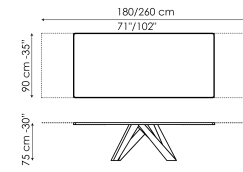

Data sheet

Width: 160cm
Depth: 90cm
Height: 74cm

Width: 180cm
Depth: 90cm
Height: 74cm

Width: 200cm
Depth: 100cm
Height: 75cm

Width: 220cm
Depth: 100cm
Height: 75cm

Width: 250cm
Depth: 100cm
Height: 75cm

Width: 300cm
Depth: 100-108cm
Height: 75cm

Width: 300cm
Depth: 120cm
Height: 76cm

Width: 200cm
Depth: 100cm
Height: 76cm

Width: 220cm
Depth: 100cm
Height: 76cm

Width: 250cm
Depth: 110cm
Height: 76cm

Width: 300cm
Depth: 120cm
Height: 76cm

Width: 160-240cm
Depth: 90cm
Height: 75cm

Width: 180-260cm
Depth: 90cm
Height: 75cm

Width: 200-300cm
Depth: 100cm
Height: 75cm

Fixed table top

Wood

Opaque Glass

Ceramic

Leaf table top

Wood