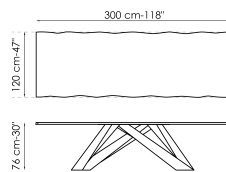

Data sheet

Width: 160cm
Depth: 90cm
Height: 74cm

Width: 180cm
Depth: 90cm
Height: 74cm

Width: 200cm
Depth: 100cm
Height: 75cm

Width: 220cm
Depth: 100cm
Height: 75cm

Width: 250cm
Depth: 100cm
Height: 75cm

Width: 300cm
Depth: 100-108cm
Height: 75cm

Width: 300cm
Depth: 120cm
Height: 76cm

Width: 200cm
Depth: 100cm
Height: 76cm

Width: 220cm
Depth: 100cm
Height: 76cm

Width: 250cm
Depth: 110cm
Height: 76cm

Width: 300cm
Depth: 120cm
Height: 76cm

Width: 160-240cm
Depth: 90cm
Height: 75cm

Width: 180-260cm
Depth: 90cm
Height: 75cm

Width: 200-300cm
Depth: 100cm
Height: 75cm

Fixed table top

Wood

Opaque Glass

Ceramic

Leaf table top

Wood