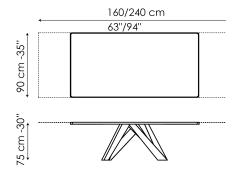

Data sheet

Width: 160cm
Depth: 90cm
Height: 74cm

Width: 180cm
Depth: 90cm
Height: 74cm

Width: 200cm
Depth: 100cm
Height: 75cm

Width: 220cm
Depth: 100cm
Height: 75cm

Width: 250cm
Depth: 100cm
Height: 75cm

Width: 300cm
Depth: 100-108cm
Height: 75cm

Width: 300cm
Depth: 120cm
Height: 76cm

Width: 200cm
Depth: 100cm
Height: 76cm

Width: 220cm
Depth: 100cm
Height: 76cm

Width: 250cm
Depth: 110cm
Height: 76cm

Width: 300cm
Depth: 120cm
Height: 76cm

Width: 160-240cm
Depth: 90cm
Height: 75cm

Width: 180-260cm
Depth: 90cm
Height: 75cm

Width: 200-300cm
Depth: 100cm
Height: 75cm

Fixed table top

Wood

Opaque Glass

Ceramic

Leaf table top

Wood