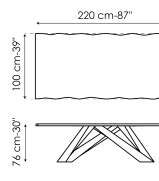

Data sheet

Width: 160cm
Depth: 90cm
Height: 74cm

Width: 180cm
Depth: 90cm
Height: 74cm

Width: 200cm
Depth: 100cm
Height: 75cm

Width: 220cm
Depth: 100cm
Height: 75cm

Width: 250cm
Depth: 100cm
Height: 75cm

Width: 300cm
Depth: 100-108cm
Height: 75cm

Width: 300cm
Depth: 120cm
Height: 76cm

Width: 200cm
Depth: 100cm
Height: 76cm

Width: 220cm
Depth: 100cm
Height: 76cm

Width: 250cm
Depth: 110cm
Height: 76cm

Width: 300cm
Depth: 120cm
Height: 76cm

Width: 160-240cm
Depth: 90cm
Height: 75cm

Width: 180-260cm
Depth: 90cm
Height: 75cm

Width: 200-300cm
Depth: 100cm
Height: 75cm

Fixed table top

Wood

Opaque Glass

Ceramic

Leaf table top

Wood