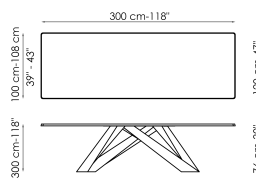

Data sheet

Width: 160cm
Depth: 90cm
Height: 74cm

Width: 180cm
Depth: 90cm
Height: 74cm

Width: 200cm
Depth: 100cm
Height: 75cm

Width: 220cm
Depth: 100cm
Height: 75cm

Width: 250cm
Depth: 100cm
Height: 75cm

Width: 300cm
Depth: 100-108cm
Height: 75cm

Width: 300cm
Depth: 120cm
Height: 76cm

Width: 200cm
Depth: 100cm
Height: 76cm

Width: 220cm
Depth: 100cm
Height: 76cm

Width: 250cm
Depth: 110cm
Height: 76cm

Width: 300cm
Depth: 120cm
Height: 76cm

Width: 160-240cm
Depth: 90cm
Height: 75cm

Width: 180-260cm
Depth: 90cm
Height: 75cm

Width: 200-300cm
Depth: 100cm
Height: 75cm

Fixed table top

Wood

Opaque Glass

Ceramic

Leaf table top

Wood