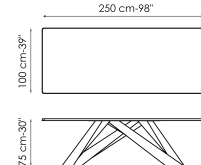

Data sheet

Width: 160cm
Depth: 90cm
Height: 74cm

Width: 180cm
Depth: 90cm
Height: 74cm

Width: 200cm
Depth: 100cm
Height: 75cm

Width: 220cm
Depth: 100cm
Height: 75cm

Width: 250cm
Depth: 100cm
Height: 75cm

Width: 300cm
Depth: 100-108cm
Height: 75cm

Width: 300cm
Depth: 120cm
Height: 76cm

Width: 200cm
Depth: 100cm
Height: 76cm

Width: 220cm
Depth: 100cm
Height: 76cm

Width: 250cm
Depth: 110cm
Height: 76cm

Width: 300cm
Depth: 120cm
Height: 76cm

Width: 160-240cm
Depth: 90cm
Height: 75cm

Width: 180-260cm
Depth: 90cm
Height: 75cm

Width: 200-300cm
Depth: 100cm
Height: 75cm

Fixed table top

Wood

Opaque Glass

Ceramic

Leaf table top

Wood