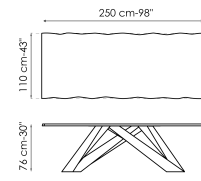

Data sheet

Width: 160cm
Depth: 90cm
Height: 74cm

Width: 180cm
Depth: 90cm
Height: 74cm

Width: 200cm
Depth: 100cm
Height: 75cm

Width: 220cm
Depth: 100cm
Height: 75cm

Width: 250cm
Depth: 100cm
Height: 75cm

Width: 300cm
Depth: 100-108cm
Height: 75cm

Width: 300cm
Depth: 120cm
Height: 76cm

Width: 200cm
Depth: 100cm
Height: 76cm

Width: 220cm
Depth: 100cm
Height: 76cm

Width: 250cm
Depth: 110cm
Height: 76cm

Width: 300cm
Depth: 120cm
Height: 76cm

Width: 160-240cm
Depth: 90cm
Height: 75cm

Width: 180-260cm
Depth: 90cm
Height: 75cm

Width: 200-300cm
Depth: 100cm
Height: 75cm

Fixed table top

Wood

Opaque Glass

Ceramic

Leaf table top

Wood