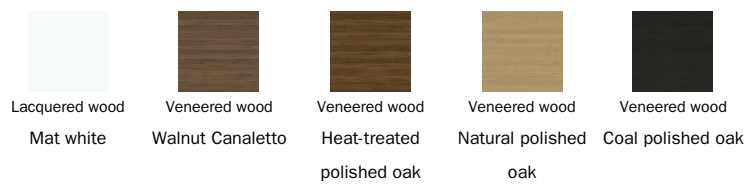

Width: 180-260cm
Depth: 90cm
Height: 75cm

Width: 200-300cm
Depth: 100cm
Height: 75cm

Fixed table top

Wood

Opaque Glass

Ceramic

Leaf table top

Wood

Opaque Glass

Glass
Acid-treated black

Glass
Acid-treated anthracite grey

Glass
Extra-light acid-treated white

Ceramic

Mat ceramic
Ardesia grey

Glossy ceramic
Calacatta

Silk finish ceramic
Calacatta macchia vecchia

Glossy ceramic
Gold Onice

Mat ceramic
Graphite grey

Mat ceramic
Iridium white

Mat ceramic
Laurent

Glossy ceramic
Imperial grey

Base

Metal

Painted metal
Combination 1 |
orange, coral red,
green, lilac

The samples above represent the complete range of materials and finishes available for this product (regardless of the top shape or size, in the case of tables). Fabrics, eco-leather, leather and emery leather shown in this website are a selection. Colors and finishes are approximate and may slightly differ from actual ones. Please visit Bonaldo dealers to see the complete sample collection and get further details about our products.