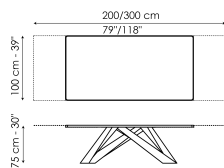

Data sheet

Width: 160cm
Depth: 90cm
Height: 74cm

Width: 180cm
Depth: 90cm
Height: 74cm

Width: 200cm
Depth: 100cm
Height: 75cm

Width: 220cm
Depth: 100cm
Height: 75cm

Width: 250cm
Depth: 100cm
Height: 75cm

Width: 300cm
Depth: 100-108cm
Height: 75cm

Width: 300cm
Depth: 120cm
Height: 76cm

Width: 200cm
Depth: 100cm
Height: 76cm

Width: 220cm
Depth: 100cm
Height: 76cm

Width: 250cm
Depth: 110cm
Height: 76cm

Width: 300cm
Depth: 120cm
Height: 76cm

Width: 160-240cm
Depth: 90cm
Height: 75cm

Width: 180-260cm
Depth: 90cm
Height: 75cm

Width: 200-300cm
Depth: 100cm
Height: 75cm

Fixed table top

Wood

Opaque Glass

Ceramic

Leaf table top

Wood