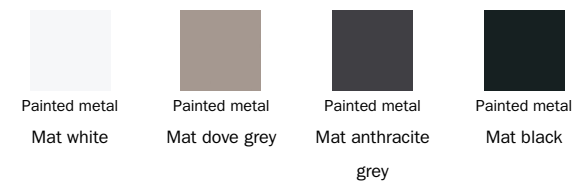

Fabric - Curmi  
MB72

Fabric - Curmi  
MB90

Fabric - Curmi  
MB91

Fabric - Curmi  
MB92

Fabric - Rico  
MA02

Fabric - Rico  
MA04

Fabric - Rico  
MA07

Fabric - Rico  
MA09

Fabric - Rico  
MA11

Fabric - Rico  
MA20

Fabric - Rico  
MA22

Fabric - Rico  
MC39

Fabric - St. Moritz  
MC60

Fabric - St. Moritz  
MC61

Fabric - St. Moritz  
MC62

Fabric - St. Moritz  
MC67

Fabric - St. Moritz  
MC69

Fabric - Special

## Feet

Metal

Plus Metal

Special Metal

Metal finish  
Mat copper

Metal finish  
Mat brass

---

The samples above represent the complete range of materials and finishes available for this product (regardless of the top shape or size, in the case of tables). Fabrics, eco-leather, leather and emery leather shown in this website are a selection. Colors and finishes are approximate and may slightly differ from actual ones. Please visit Bonaldo dealers to see the complete sample collection and get further details about our products.