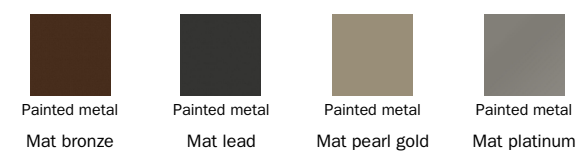

## Feet

Metal

Plus Metal

Special Metal

Metal finish  
Mat copper

Metal finish  
Mat brass

---

The samples above represent the complete range of materials and finishes available for this product (regardless of the top shape or size, in the case of tables). Fabrics, eco-leather, leather and emery leather shown in this website are a selection. Colors and finishes are approximate and may slightly differ from actual ones. Please visit Bonaldo dealers to see the complete sample collection and get further details about our products.