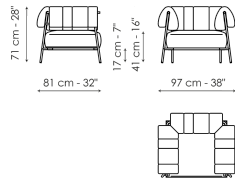

## Tirella

Width: 97cm

Depth: 81cm

Height: 71cm