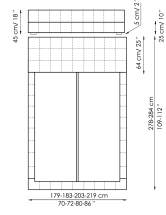

Data sheet

Squaring basso
 Width: 179-183-203-219cm
 Depth: 234-240cm
 Height: 65cm

Squaring alto
 Width: 179-183-203-219cm
 Depth: 234-240cm
 Height: 106cm

Squaring isola
 Width: 179-183-203-219cm
 Depth: 278-284cm
 Height: 25cm

Squaring isola alta variante A
 Width: 179-183-203-219cm
 Depth: 258-264cm
 Height: 45cm

Squaring isola alta variante B
 Width: 179-183-203-219cm
 Depth: 278-284cm
 Height: 45cm

Squaring penisola
 Width: 239-244-264-279cm
 Depth: 278-284cm
 Height: 45cm

Squaring penisola variante A
 Width: 219-224-244-259cm
 Depth: 258-264cm
 Height: 45cm

Squaring penisola variante B
 Width: 219-224-244-259cm
 Depth: 278-284cm
 Height: 45cm

Squaring penisola variante C
 Width: 239-244-264-279cm
 Depth: 258-264cm
 Height: 45cm