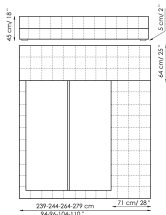

Data sheet

Squaring basso
 Width: 179-183-203-219cm
 Depth: 234-240cm
 Height: 65cm

Squaring alto
 Width: 179-183-203-219cm
 Depth: 234-240cm
 Height: 106cm

Squaring isola
 Width: 179-183-203-219cm
 Depth: 278-284cm
 Height: 25cm

Squaring isola alta variante A
 Width: 179-183-203-219cm
 Depth: 258-264cm
 Height: 45cm

Squaring isola alta variante B
 Width: 179-183-203-219cm
 Depth: 278-284cm
 Height: 45cm

Squaring penisola
 Width: 239-244-264-279cm
 Depth: 278-284cm
 Height: 45cm

Squaring penisola variante A
 Width: 219-224-244-259cm
 Depth: 258-264cm
 Height: 45cm

Squaring penisola variante B
 Width: 219-224-244-259cm
 Depth: 278-284cm
 Height: 45cm

Squaring penisola variante C
 Width: 239-244-264-279cm
 Depth: 258-264cm
 Height: 45cm