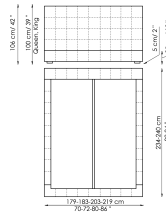

Data sheet

Squaring basso
 Width: 179-183-203-219cm
 Depth: 234-240cm
 Height: 65cm

Squaring alto
 Width: 179-183-203-219cm
 Depth: 234-240cm
 Height: 106cm

Squaring isola
 Width: 179-183-203-219cm
 Depth: 278-284cm
 Height: 25cm

Squaring isola alta variante A
 Width: 179-183-203-219cm
 Depth: 258-264cm
 Height: 45cm

Squaring isola alta variante B
 Width: 179-183-203-219cm
 Depth: 278-284cm
 Height: 45cm

Squaring penisola
 Width: 239-244-264-279cm
 Depth: 278-284cm
 Height: 45cm

Squaring penisola variante A
 Width: 219-224-244-259cm
 Depth: 258-264cm
 Height: 45cm

Squaring penisola variante B
 Width: 219-224-244-259cm
 Depth: 278-284cm
 Height: 45cm

Squaring penisola variante C
 Width: 239-244-264-279cm
 Depth: 258-264cm
 Height: 45cm