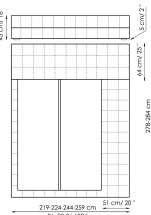

Data sheet

Squaring basso
 Width: 179-183-203-219cm
 Depth: 234-240cm
 Height: 65cm

Squaring alto
 Width: 179-183-203-219cm
 Depth: 234-240cm
 Height: 106cm

Squaring isola
 Width: 179-183-203-219cm
 Depth: 278-284cm
 Height: 25cm

Squaring isola alta variante A
 Width: 179-183-203-219cm
 Depth: 258-264cm
 Height: 45cm

Squaring isola alta variante B
 Width: 179-183-203-219cm
 Depth: 278-284cm
 Height: 45cm

Squaring penisola
 Width: 239-244-264-279cm
 Depth: 278-284cm
 Height: 45cm

Squaring penisola variante A
 Width: 219-224-244-259cm
 Depth: 258-264cm
 Height: 45cm

Squaring penisola variante B
 Width: 219-224-244-259cm
 Depth: 278-284cm
 Height: 45cm

Squaring penisola variante C
 Width: 239-244-264-279cm
 Depth: 258-264cm
 Height: 45cm