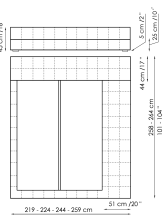

Data sheet

Squaring basso
 Width: 179-183-203-219cm
 Depth: 234-240cm
 Height: 65cm

Squaring alto
 Width: 179-183-203-219cm
 Depth: 234-240cm
 Height: 106cm

Squaring isola
 Width: 179-183-203-219cm
 Depth: 278-284cm
 Height: 25cm

Squaring isola alta variante A
 Width: 179-183-203-219cm
 Depth: 258-264cm
 Height: 45cm

Squaring isola alta variante B
 Width: 179-183-203-219cm
 Depth: 278-284cm
 Height: 45cm

Squaring penisola
 Width: 239-244-264-279cm
 Depth: 278-284cm
 Height: 45cm

Squaring penisola variante A
 Width: 219-224-244-259cm
 Depth: 258-264cm
 Height: 45cm

Squaring penisola variante B
 Width: 219-224-244-259cm
 Depth: 278-284cm
 Height: 45cm

Squaring penisola variante C
 Width: 239-244-264-279cm
 Depth: 258-264cm
 Height: 45cm