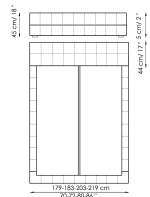

Data sheet

Squaring basso
 Width: 179-183-203-219cm
 Depth: 234-240cm
 Height: 65cm

Squaring alto
 Width: 179-183-203-219cm
 Depth: 234-240cm
 Height: 106cm

Squaring isola
 Width: 179-183-203-219cm
 Depth: 278-284cm
 Height: 25cm

Squaring isola alta variante A
 Width: 179-183-203-219cm
 Depth: 258-264cm
 Height: 45cm

Squaring isola alta variante B
 Width: 179-183-203-219cm
 Depth: 278-284cm
 Height: 45cm

Squaring penisola
 Width: 239-244-264-279cm
 Depth: 278-284cm
 Height: 45cm

Squaring penisola variante A
 Width: 219-224-244-259cm
 Depth: 258-264cm
 Height: 45cm

Squaring penisola variante B
 Width: 219-224-244-259cm
 Depth: 278-284cm
 Height: 45cm

Squaring penisola variante C
 Width: 239-244-264-279cm
 Depth: 258-264cm
 Height: 45cm