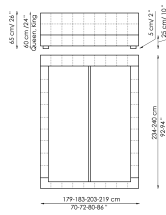

Data sheet

Squaring basso
 Width: 179-183-203-219cm
 Depth: 234-240cm
 Height: 65cm

Squaring alto
 Width: 179-183-203-219cm
 Depth: 234-240cm
 Height: 106cm

Squaring isola
 Width: 179-183-203-219cm
 Depth: 278-284cm
 Height: 25cm

Squaring isola alta variante A
 Width: 179-183-203-219cm
 Depth: 258-264cm
 Height: 45cm

Squaring isola alta variante B
 Width: 179-183-203-219cm
 Depth: 278-284cm
 Height: 45cm

Squaring penisola
 Width: 239-244-264-279cm
 Depth: 278-284cm
 Height: 45cm

Squaring penisola variante A
 Width: 219-224-244-259cm
 Depth: 258-264cm
 Height: 45cm

Squaring penisola variante B
 Width: 219-224-244-259cm
 Depth: 278-284cm
 Height: 45cm

Squaring penisola variante C
 Width: 239-244-264-279cm
 Depth: 258-264cm
 Height: 45cm