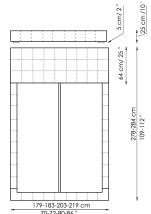

Data sheet

Squaring basso
 Width: 179-183-203-219cm
 Depth: 234-240cm
 Height: 65cm

Squaring alto
 Width: 179-183-203-219cm
 Depth: 234-240cm
 Height: 106cm

Squaring isola
 Width: 179-183-203-219cm
 Depth: 278-284cm
 Height: 25cm

Squaring isola alta variante A
 Width: 179-183-203-219cm
 Depth: 258-264cm
 Height: 45cm

Squaring isola alta variante B
 Width: 179-183-203-219cm
 Depth: 278-284cm
 Height: 45cm

Squaring penisola
 Width: 239-244-264-279cm
 Depth: 278-284cm
 Height: 45cm

Squaring penisola variante A
 Width: 219-224-244-259cm
 Depth: 258-264cm
 Height: 45cm

Squaring penisola variante B
 Width: 219-224-244-259cm
 Depth: 278-284cm
 Height: 45cm

Squaring penisola variante C
 Width: 239-244-264-279cm
 Depth: 258-264cm
 Height: 45cm