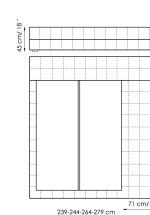

Data sheet

Squaring basso
 Width: 179-183-203-219cm
 Depth: 234-240cm
 Height: 65cm

Squaring alto
 Width: 179-183-203-219cm
 Depth: 234-240cm
 Height: 106cm

Squaring isola
 Width: 179-183-203-219cm
 Depth: 278-284cm
 Height: 25cm

Squaring isola alta variante A
 Width: 179-183-203-219cm
 Depth: 258-264cm
 Height: 45cm

Squaring isola alta variante B
 Width: 179-183-203-219cm
 Depth: 278-284cm
 Height: 45cm

Squaring penisola
 Width: 239-244-264-279cm
 Depth: 278-284cm
 Height: 45cm

Squaring penisola variante A
 Width: 219-224-244-259cm
 Depth: 258-264cm
 Height: 45cm

Squaring penisola variante B
 Width: 219-224-244-259cm
 Depth: 278-284cm
 Height: 45cm

Squaring penisola variante C
 Width: 239-244-264-279cm
 Depth: 258-264cm
 Height: 45cm